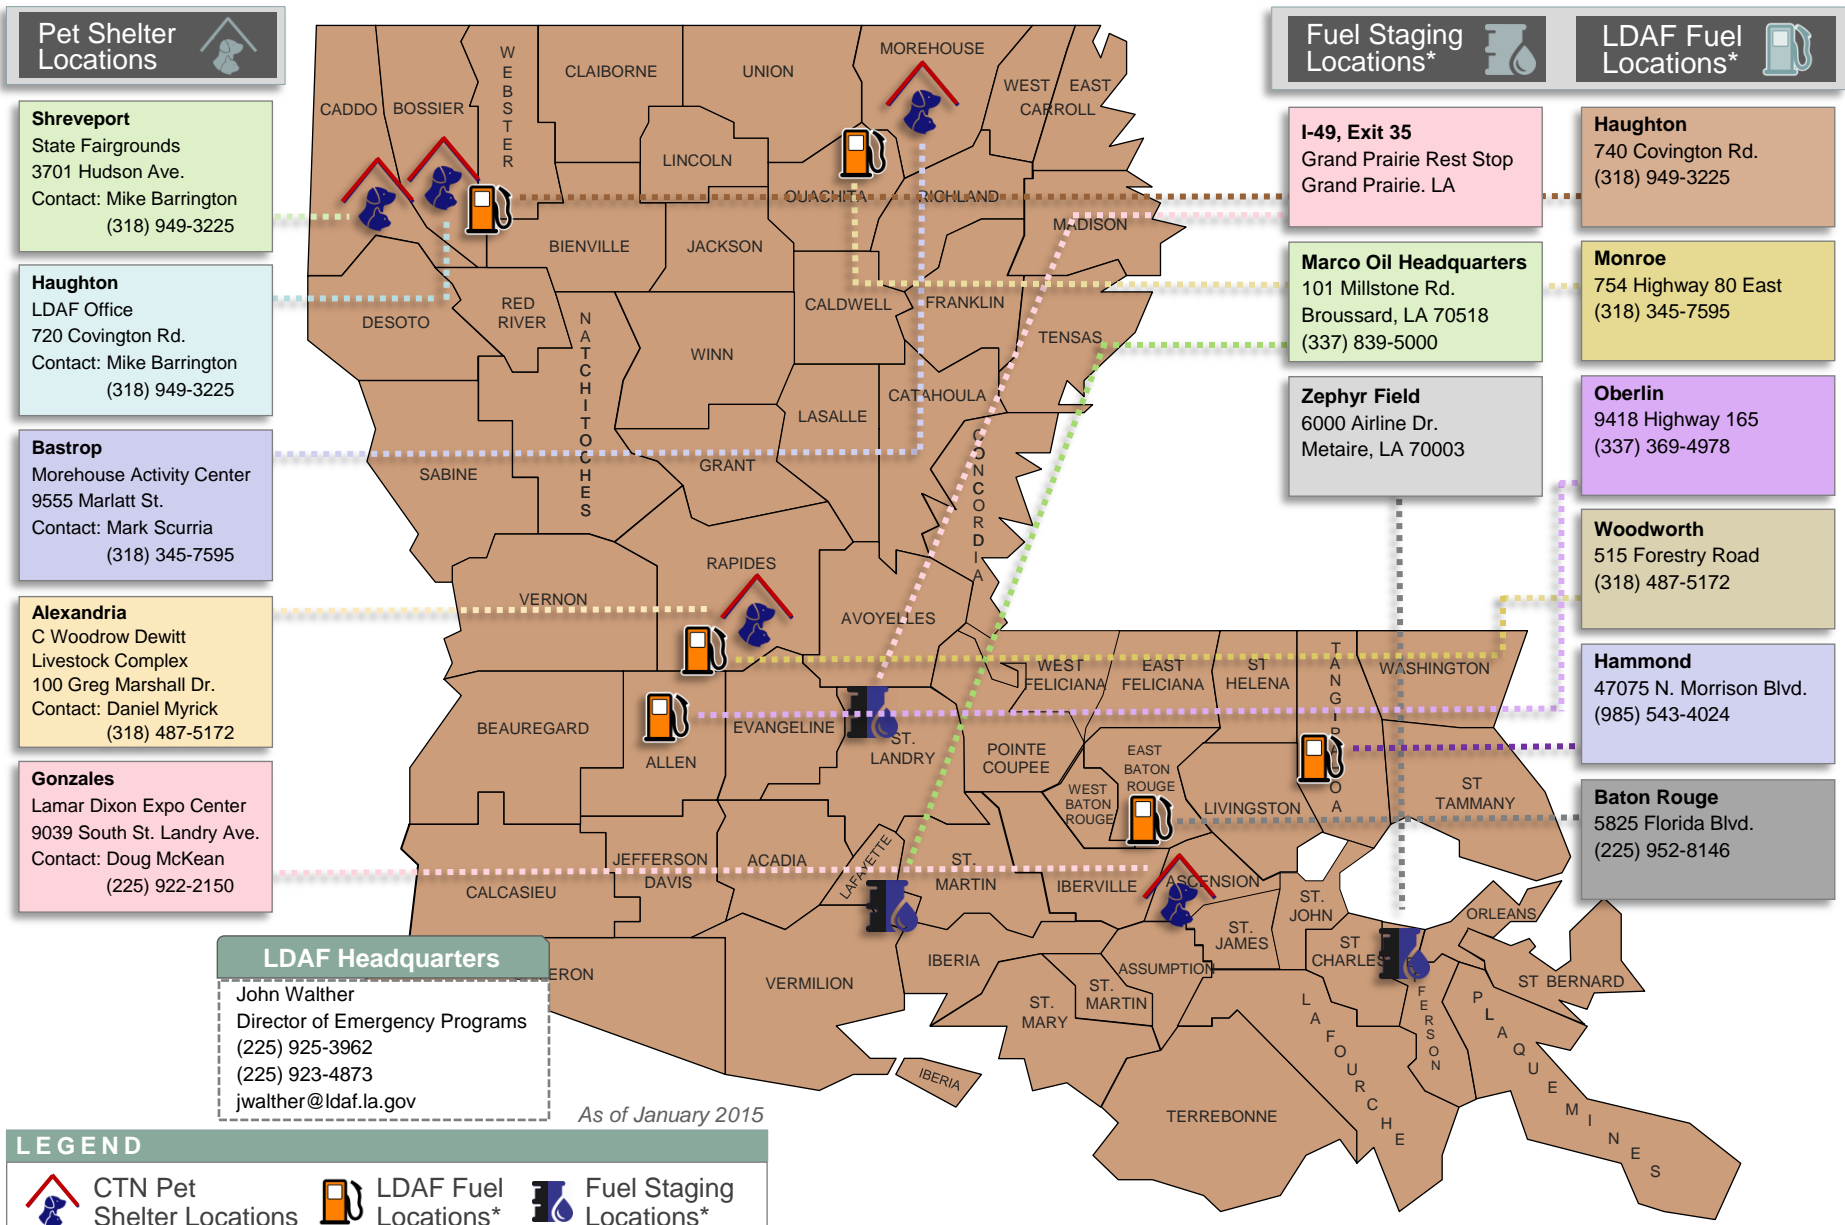

AGRICULTURE & FORESTRY

Event Activation Resources

Pet Shelter Locations

Shreveport
 State Fairgrounds
 3701 Hudson Ave.
 Contact: Mike Barrington
 (318) 949-3225

Haughton
 LDAF Office
 720 Covington Rd.
 Contact: Mike Barrington
 (318) 949-3225

Fuel Staging Locations*

I-49, Exit 35
 Grand Prairie Rest Stop
 Grand Prairie, LA

Marco Oil Headquarters
 101 Millstone Rd.
 Broussard, LA 70518
 (337) 839-5000

Zephyr Field
 6000 Airline Dr.
 Metairie, LA 70003

LDAF Fuel Locations*

Haughton
 740 Covington Rd.
 (318) 949-3225

Monroe
 754 Highway 80 East
 (318) 345-7595

Oberlin
 9418 Highway 165
 (337) 369-4978

Woodworth
 515 Forestry Road
 (318) 487-5172

Hammond
 47075 N. Morrison Blvd.
 (985) 543-4024