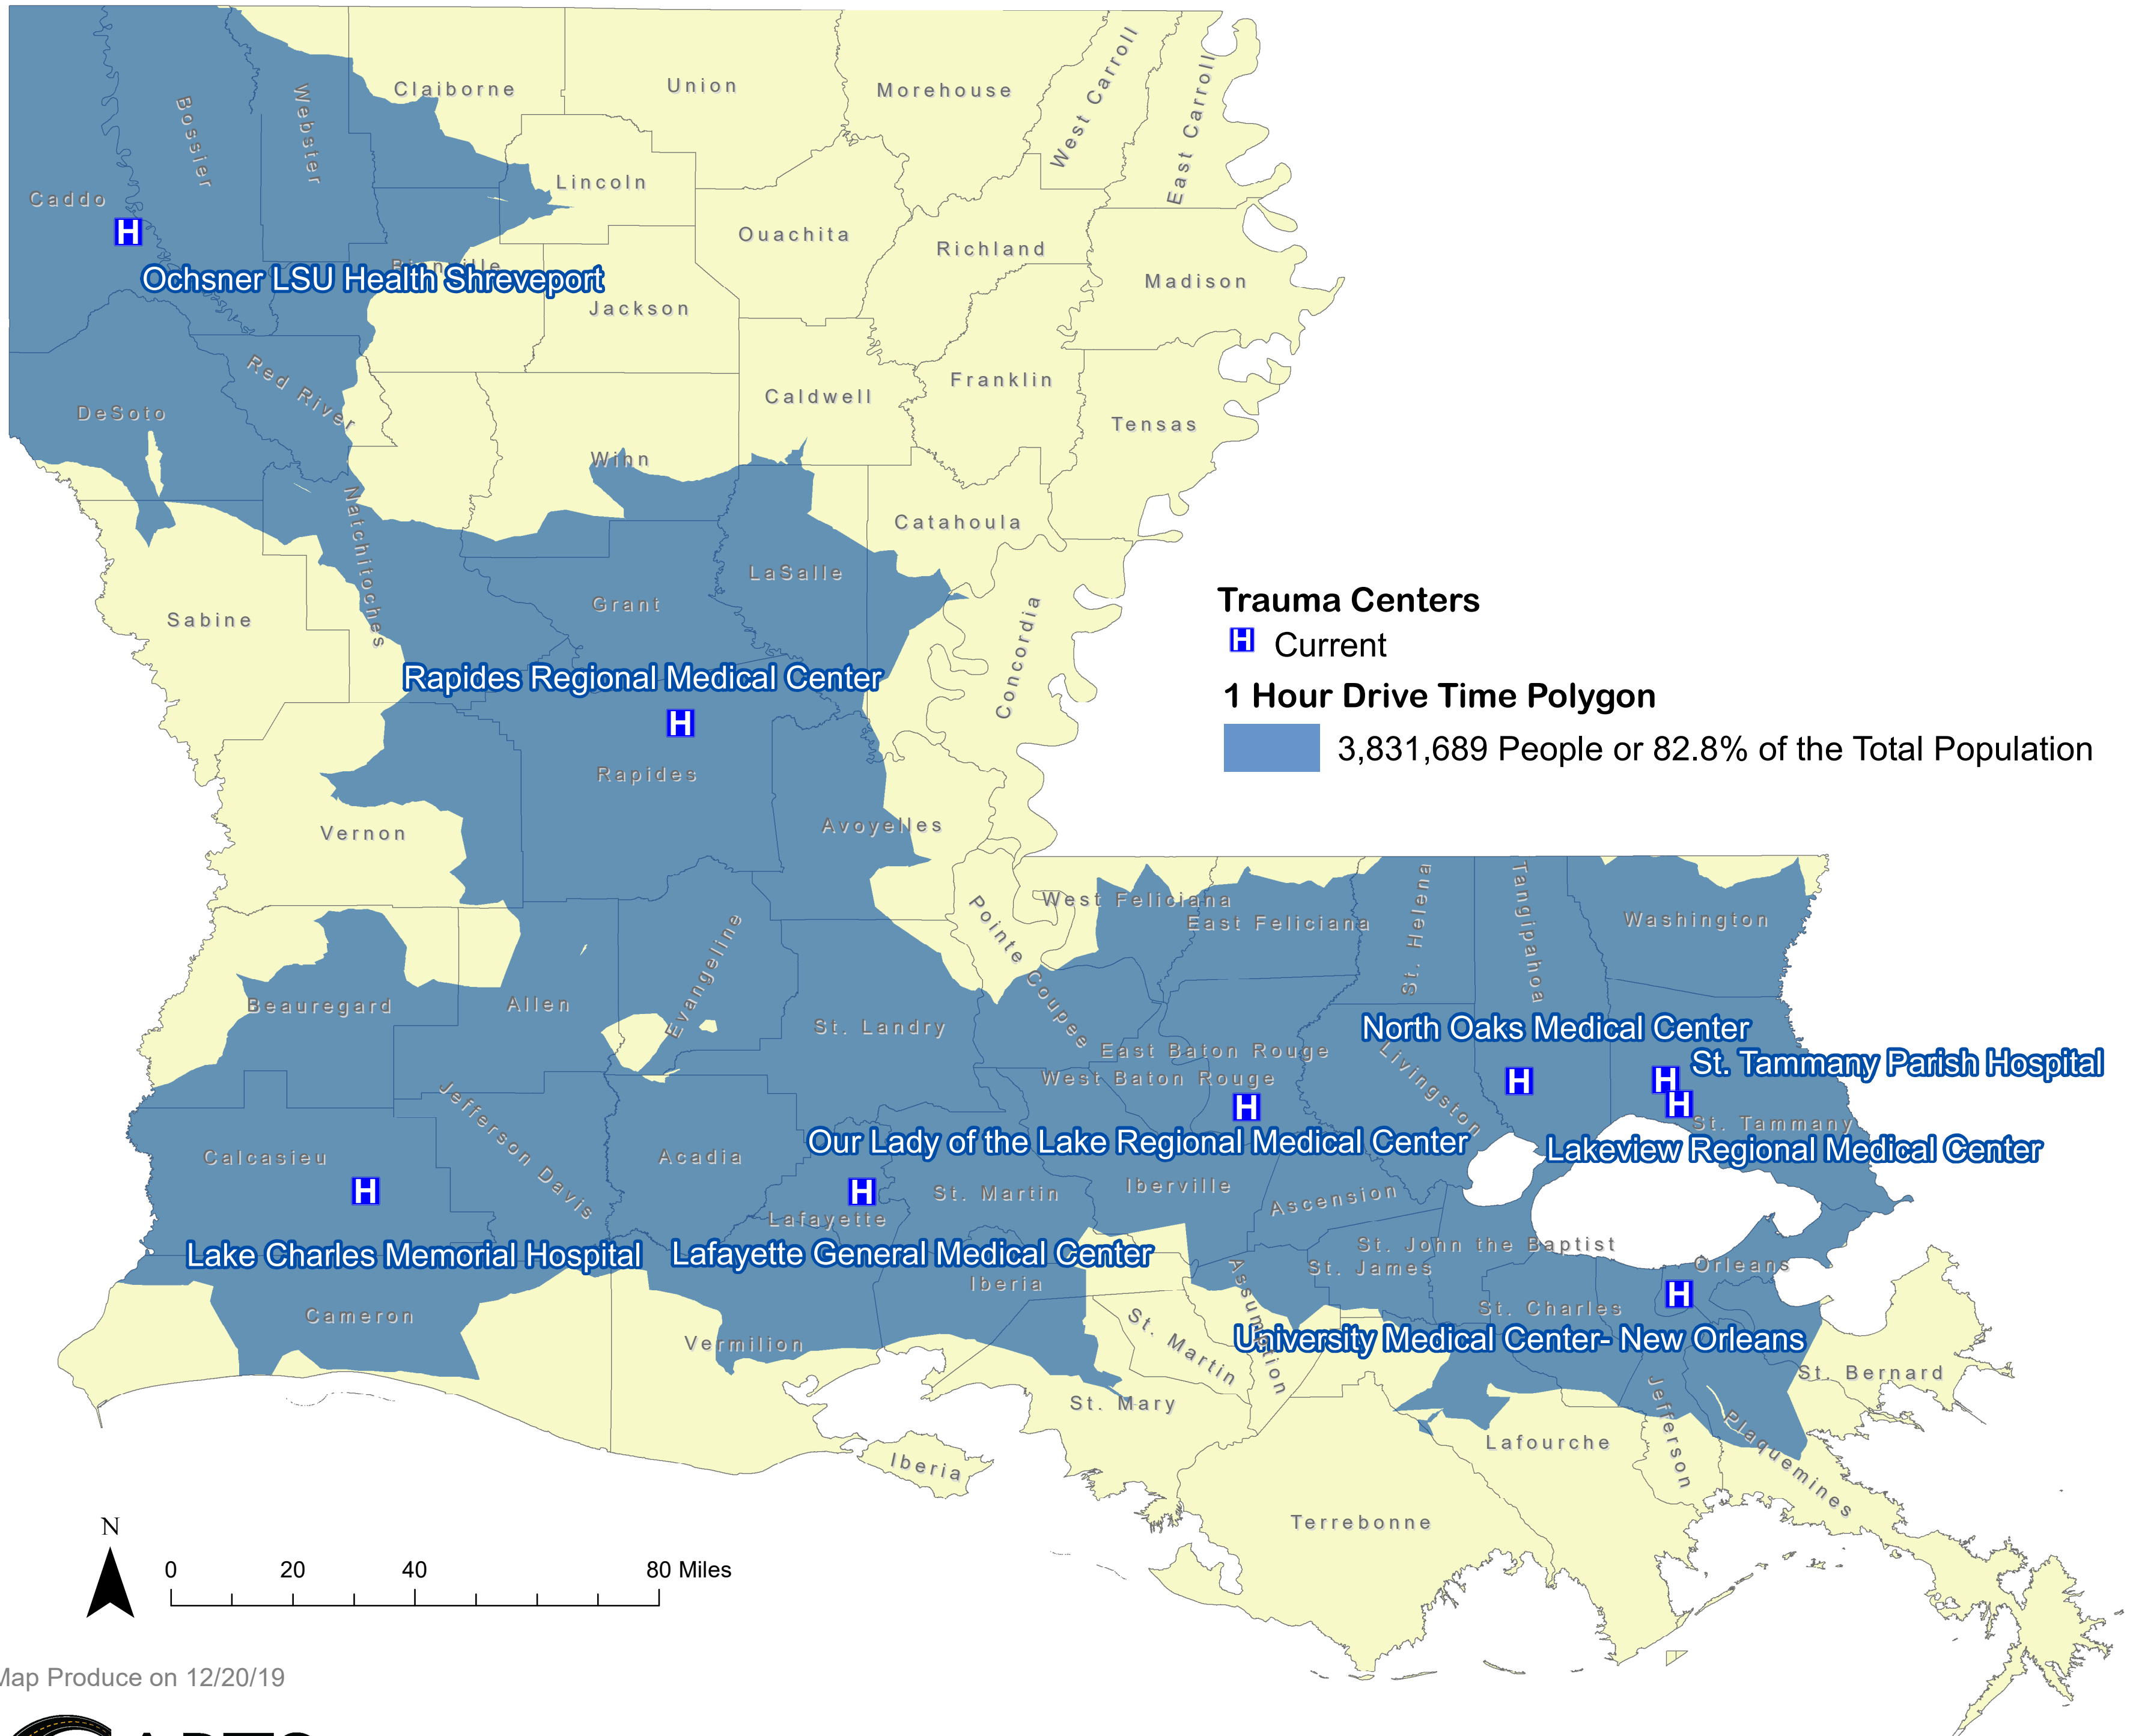

# Louisiana Current Trauma Centers with 1 Hour Drive Time Polygons (Overlaps Removed)

Map Produce on 12/20/19