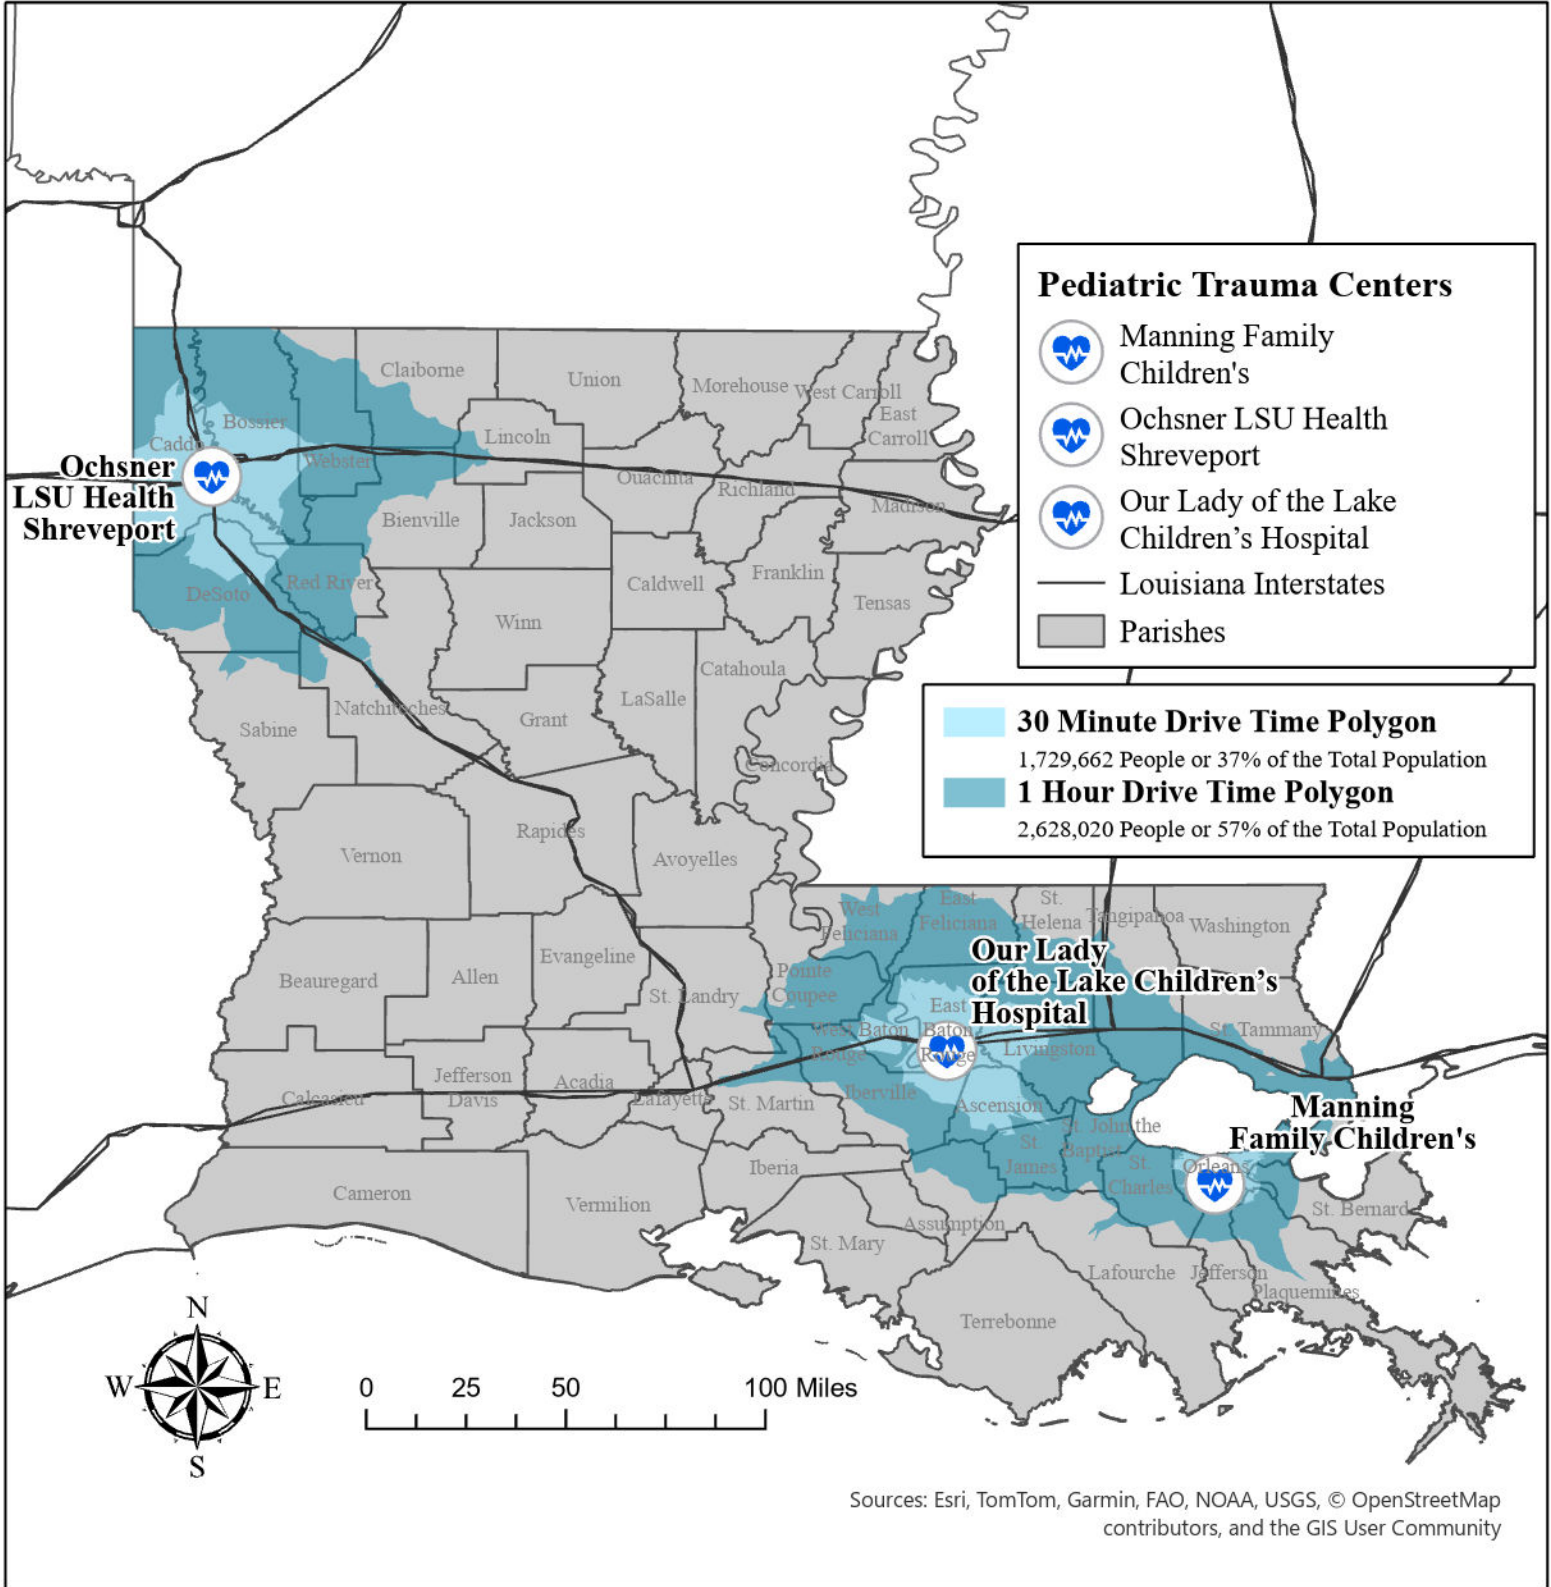

Right Place. Right Time. Right Care.

Louisiana Pediatric Trauma Centers with 30 Minute and 1 Hour Drive Time Polygons

Sources: Esri, TomTom, Garmin, FAO, NOAA, USGS, © OpenStreetMap contributors, and the GIS User Community